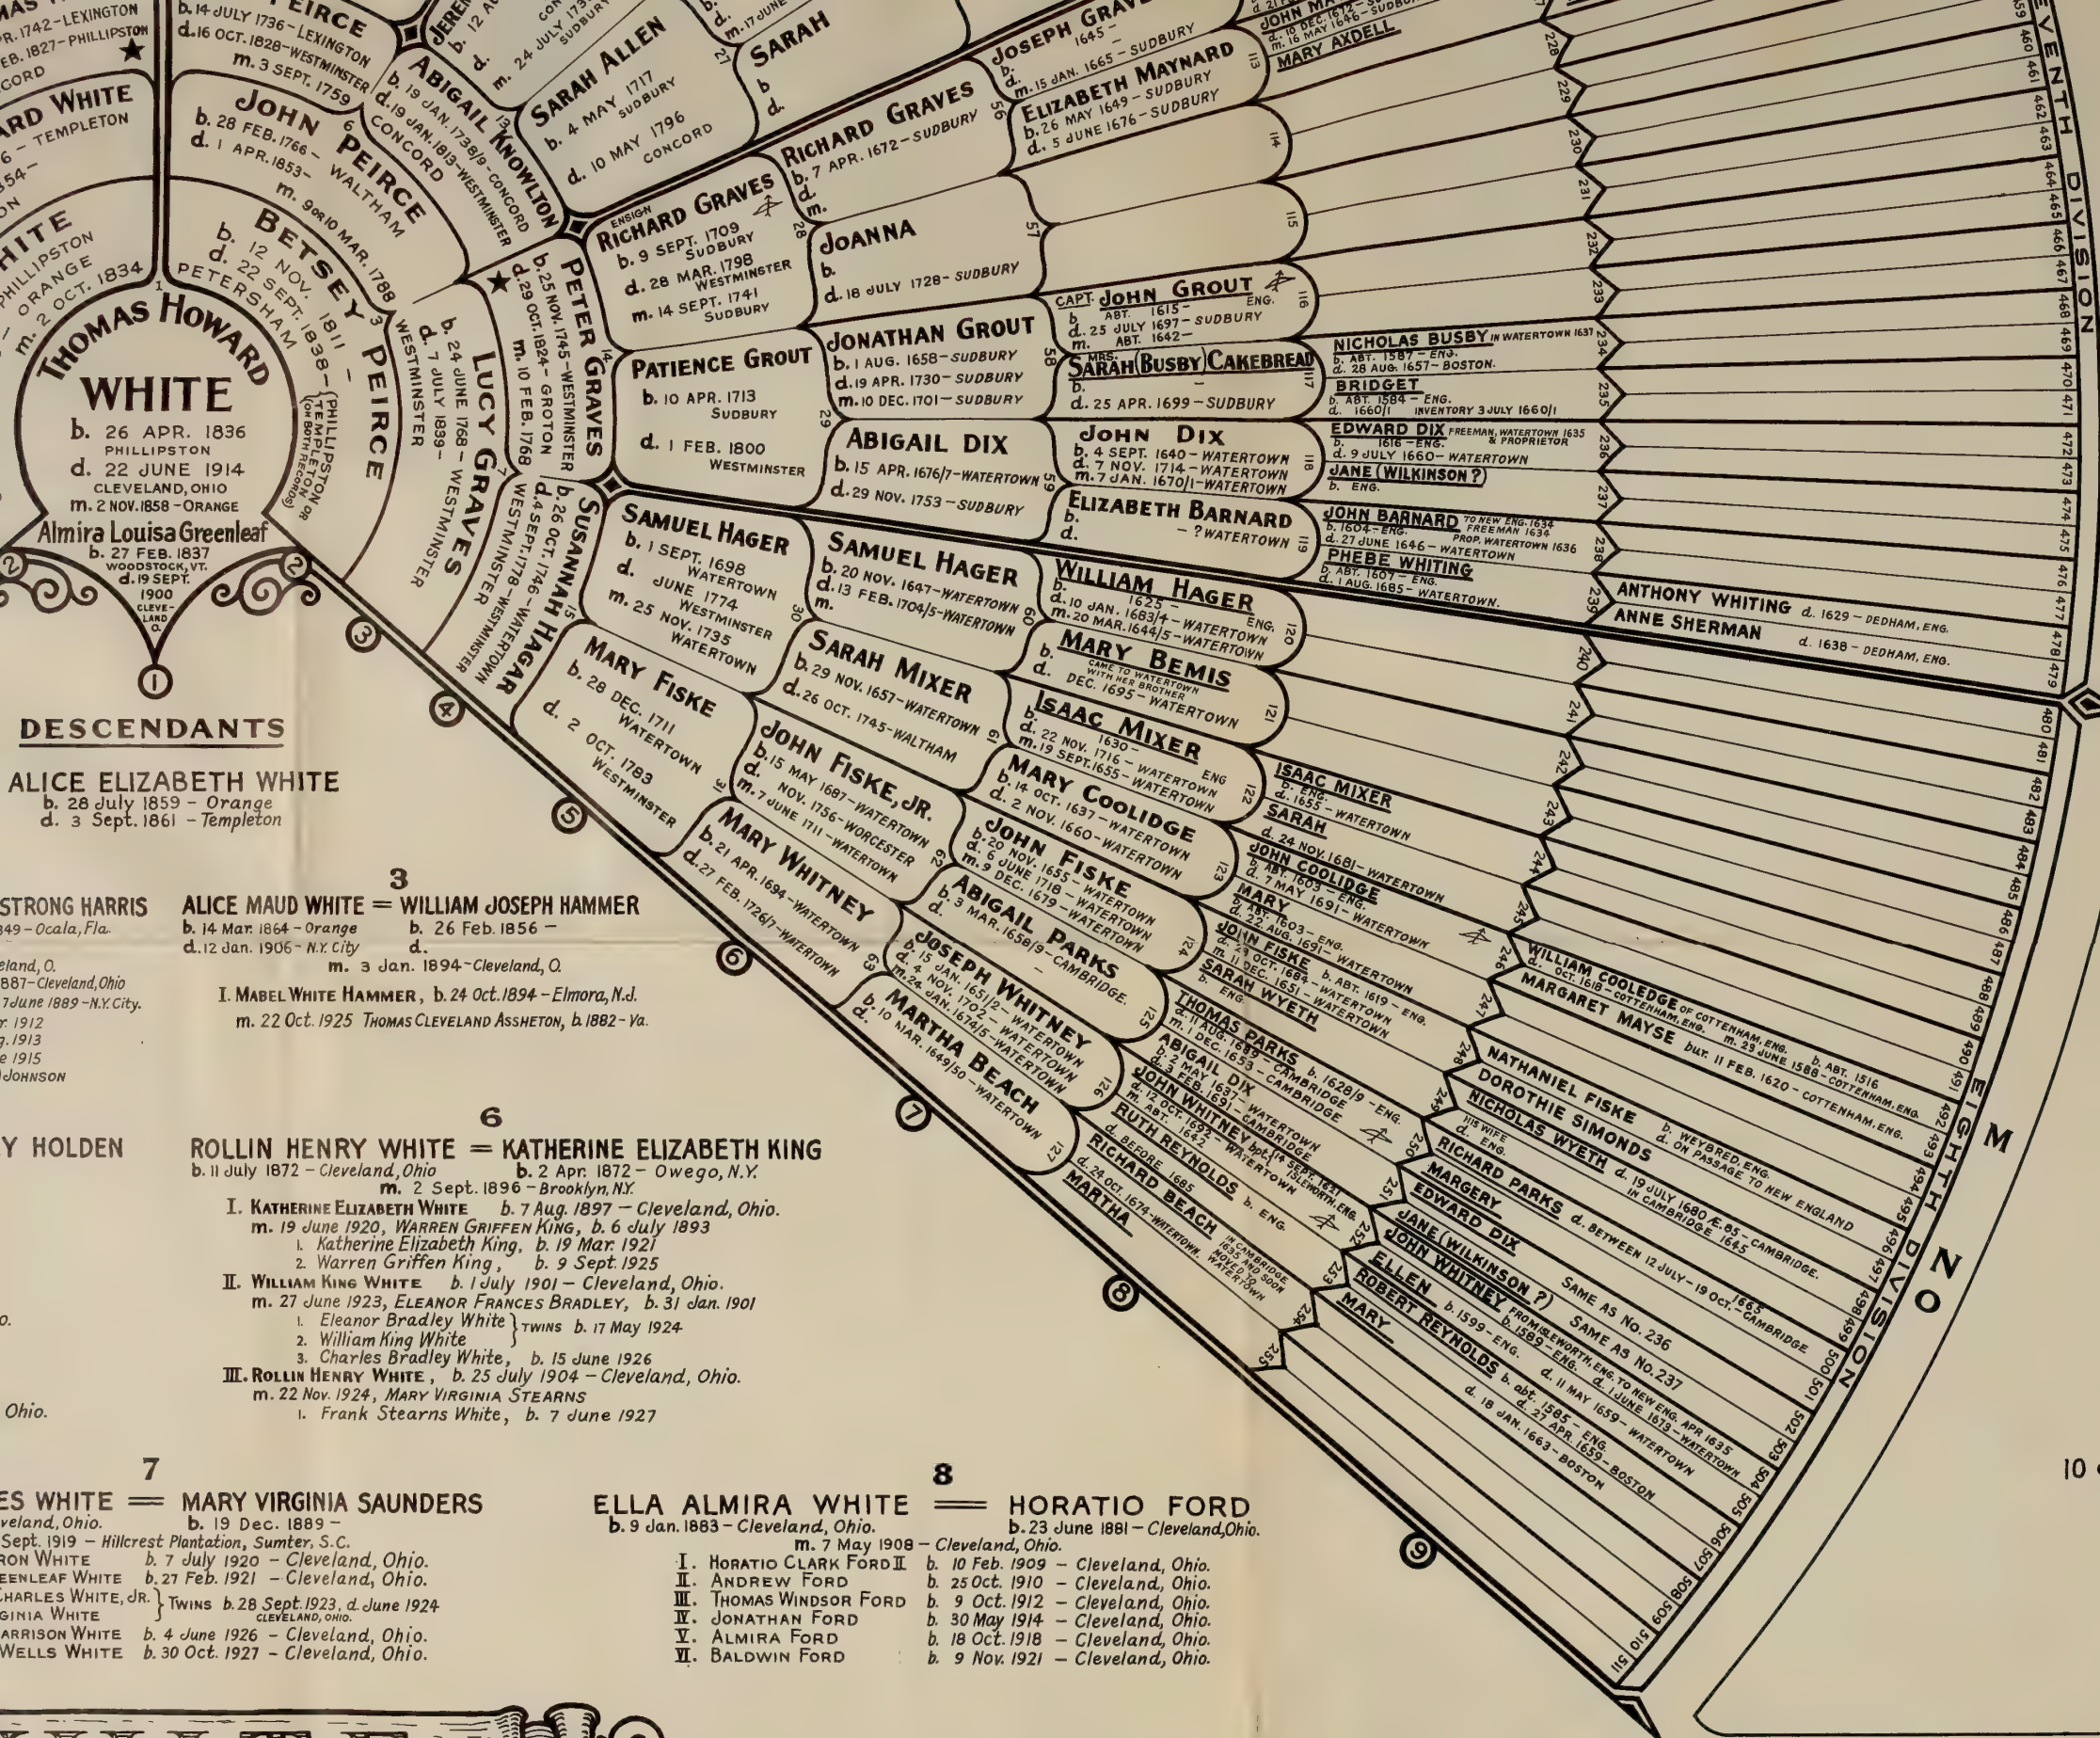

- 18 DANIEL FISKE
- 17 _____
- 16 Lord SYMOND FISKE
  of Stadhaugh.
  d. 1464 - Laxfield - Eng.
  SUSANNAH SMYTH
- 15 WILLIAM FISKE
  of Laxfield, Eng.
  b. at Stadhaugh.
  d. about 1504
  JOAN LYNNE
  of Norfolk
  d. about 1505
- 14 SIMON FISKE
  of Laxfield, Eng.
  b. at Laxfield
  d. June 1538 - Laxfield.
  ELIZABETH _____
  d. June 1558 - Halesworth, Eng.
- 13 SIMON FISKE
  of Laxfield, Eng.
  d. 1505
- 12 ROBERT FISKE
  of South Elmham, Eng.
  b. about 1525 - Stadhaugh.
  d. 1600
  Mrs. SIBIL (GOULD) BARBER
- 11 WILLIAM FISKE
  of South Elmham, Eng.
  b. 1566 - Laxfield,
  d. 1623
  ANNA ANSTYE
  dau. of
  12 WALTER ANSTYE
- 10 NATHANIEL FISKE
  b. at South Elmham, Eng.
  Mrs. ALICE (HEMEL) LEMAN

— DRAWN BY —
WALTER E. CORBIN
FLORENCE, MASS.
1929